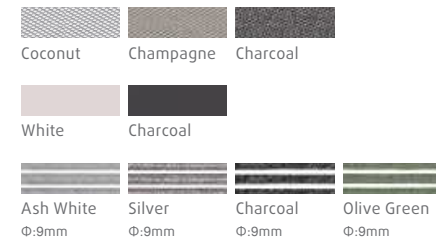

VERONA CHAIR

Product code: C352-1
W: 31.1" / 79cm
D: 30.3" / 77cm
H: 35.2" / 89.5cm
QTY/40'HQ: 168PCS