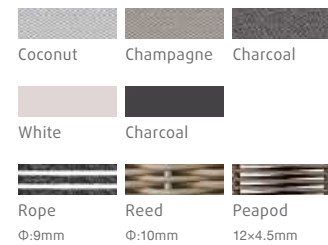

MUSES LOVESEAT SWING

Product code: L284

W: 72.8" / 185cm
D: 57.9" / 147cm
H: 68.9" / 175cm

QTY/40'HQ: 88PCS

MUSES DAYBED

Product code: L292-2

W: 63.0" / 160cm
D: 72.8" / 185cm
H: 53.1" / 135cm

QTY/40'HQ: 42PCS