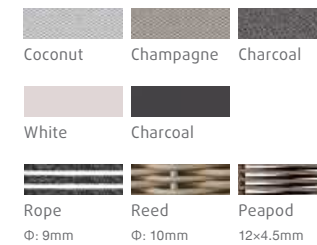

MUSES LOVESEAT SWING

Product code: L284

W: 72.8" / 185cm
D: 57.9" / 147cm
H: 68.9" / 175cm

QTY/40'HQ: 88PCS